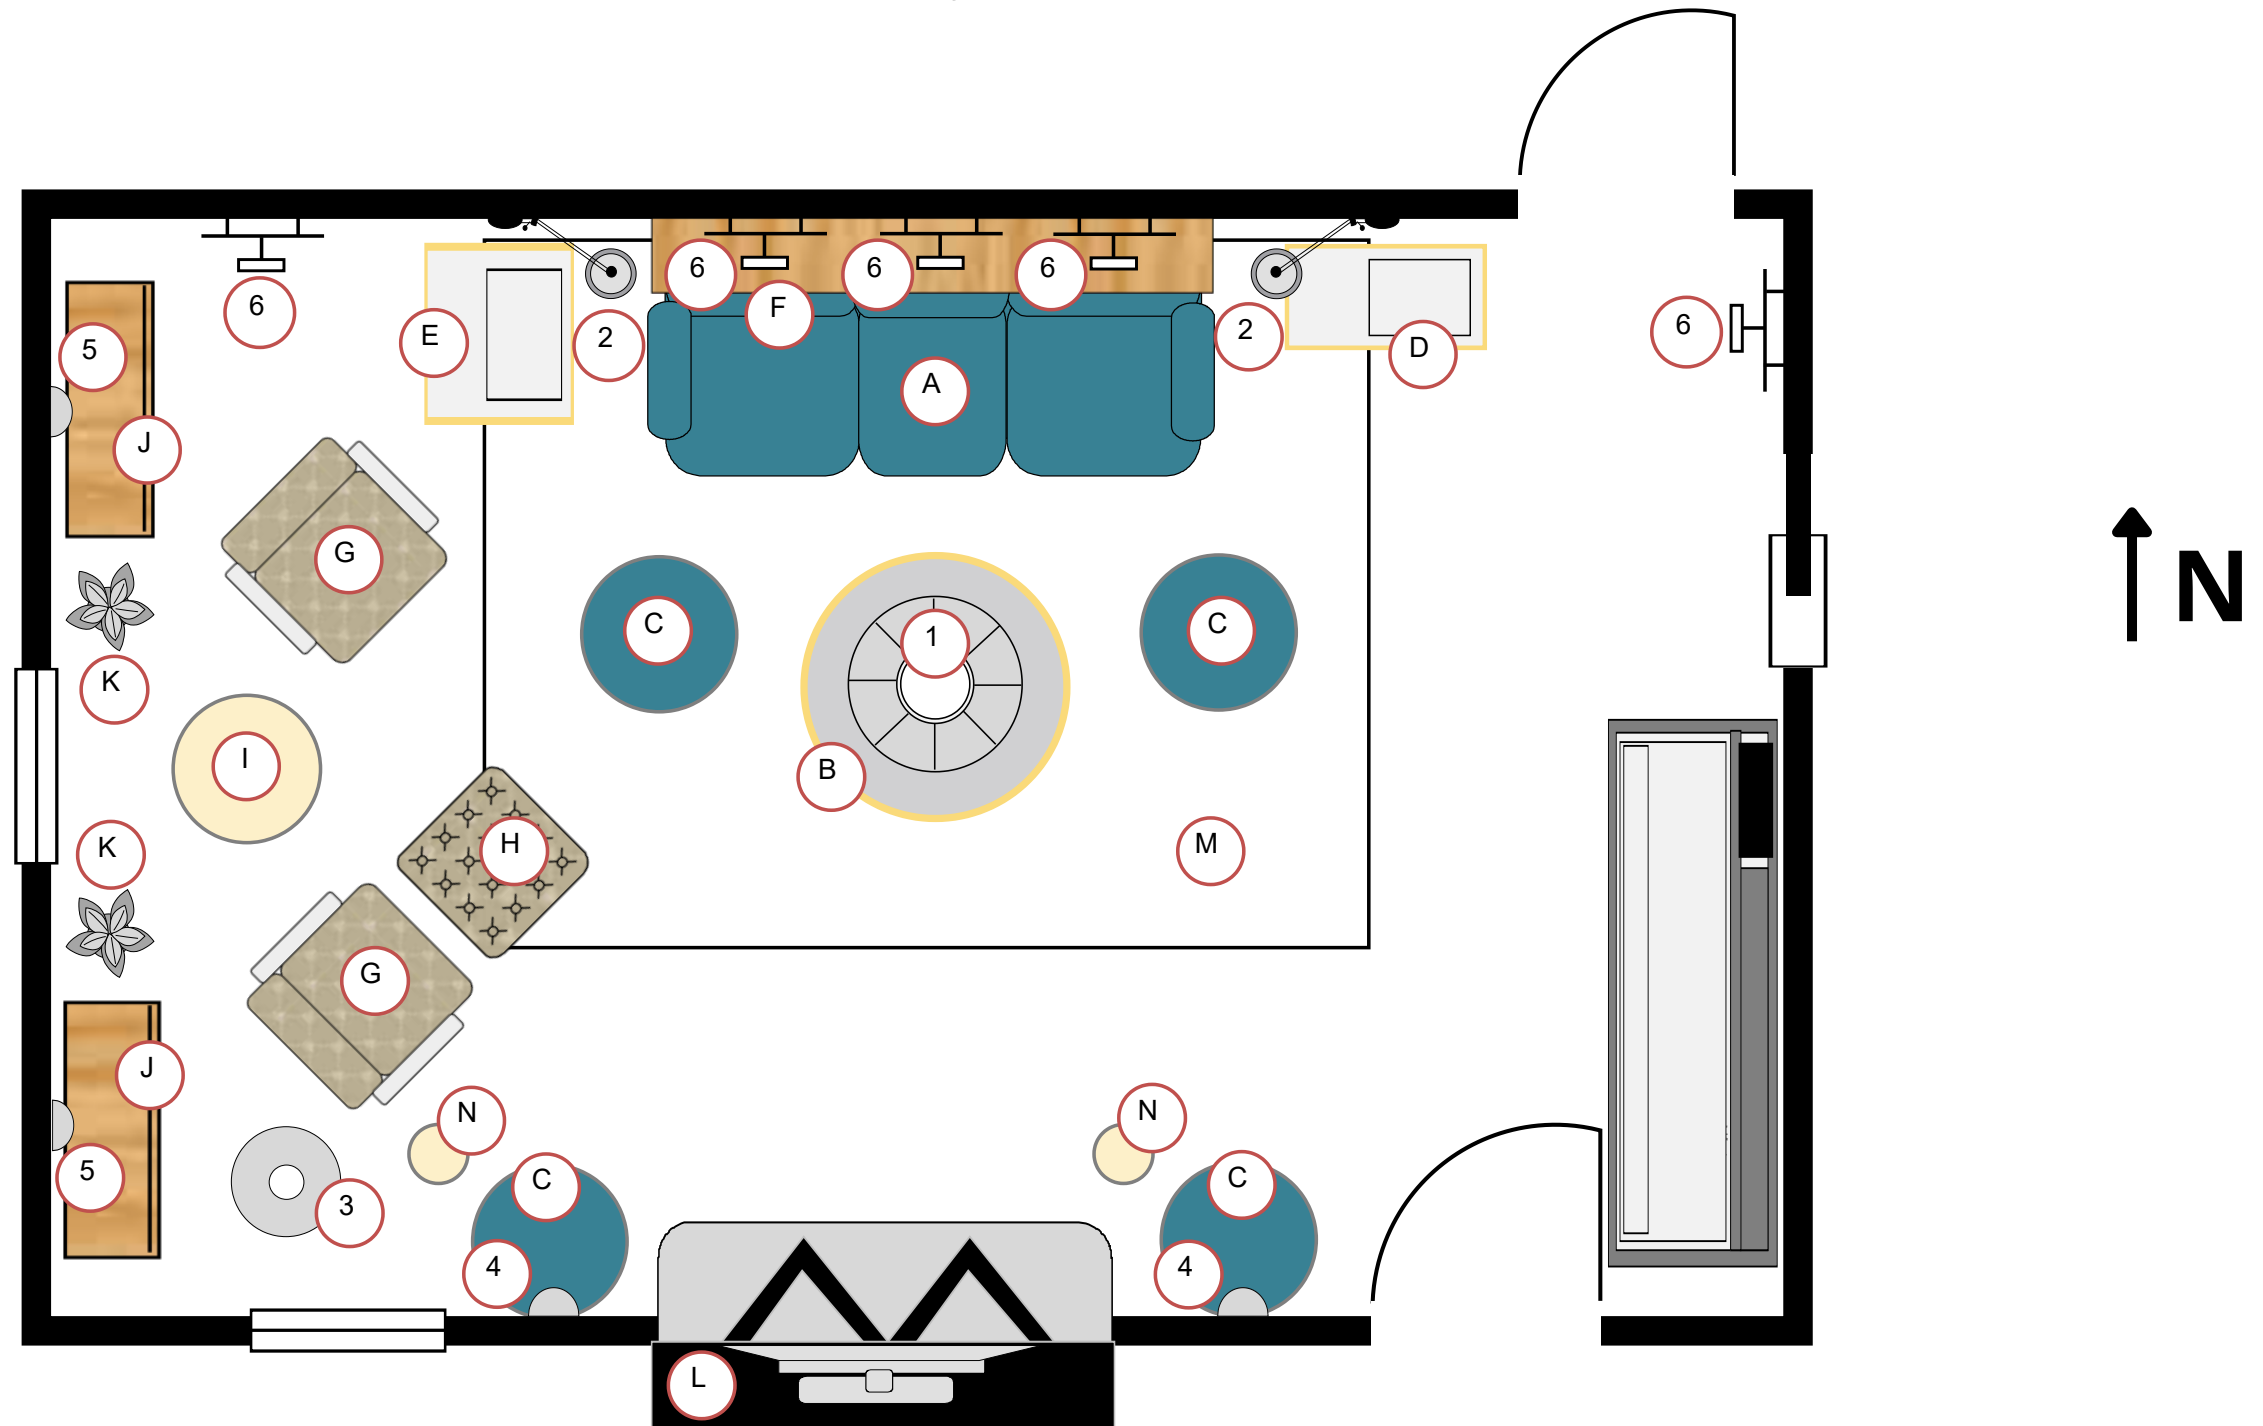

# Kal Stankov's Living Room Floor Plan

Scale: 1/4"=1'

Design by Ioana Tzatcheva

(M) Area rug, 8 x 10