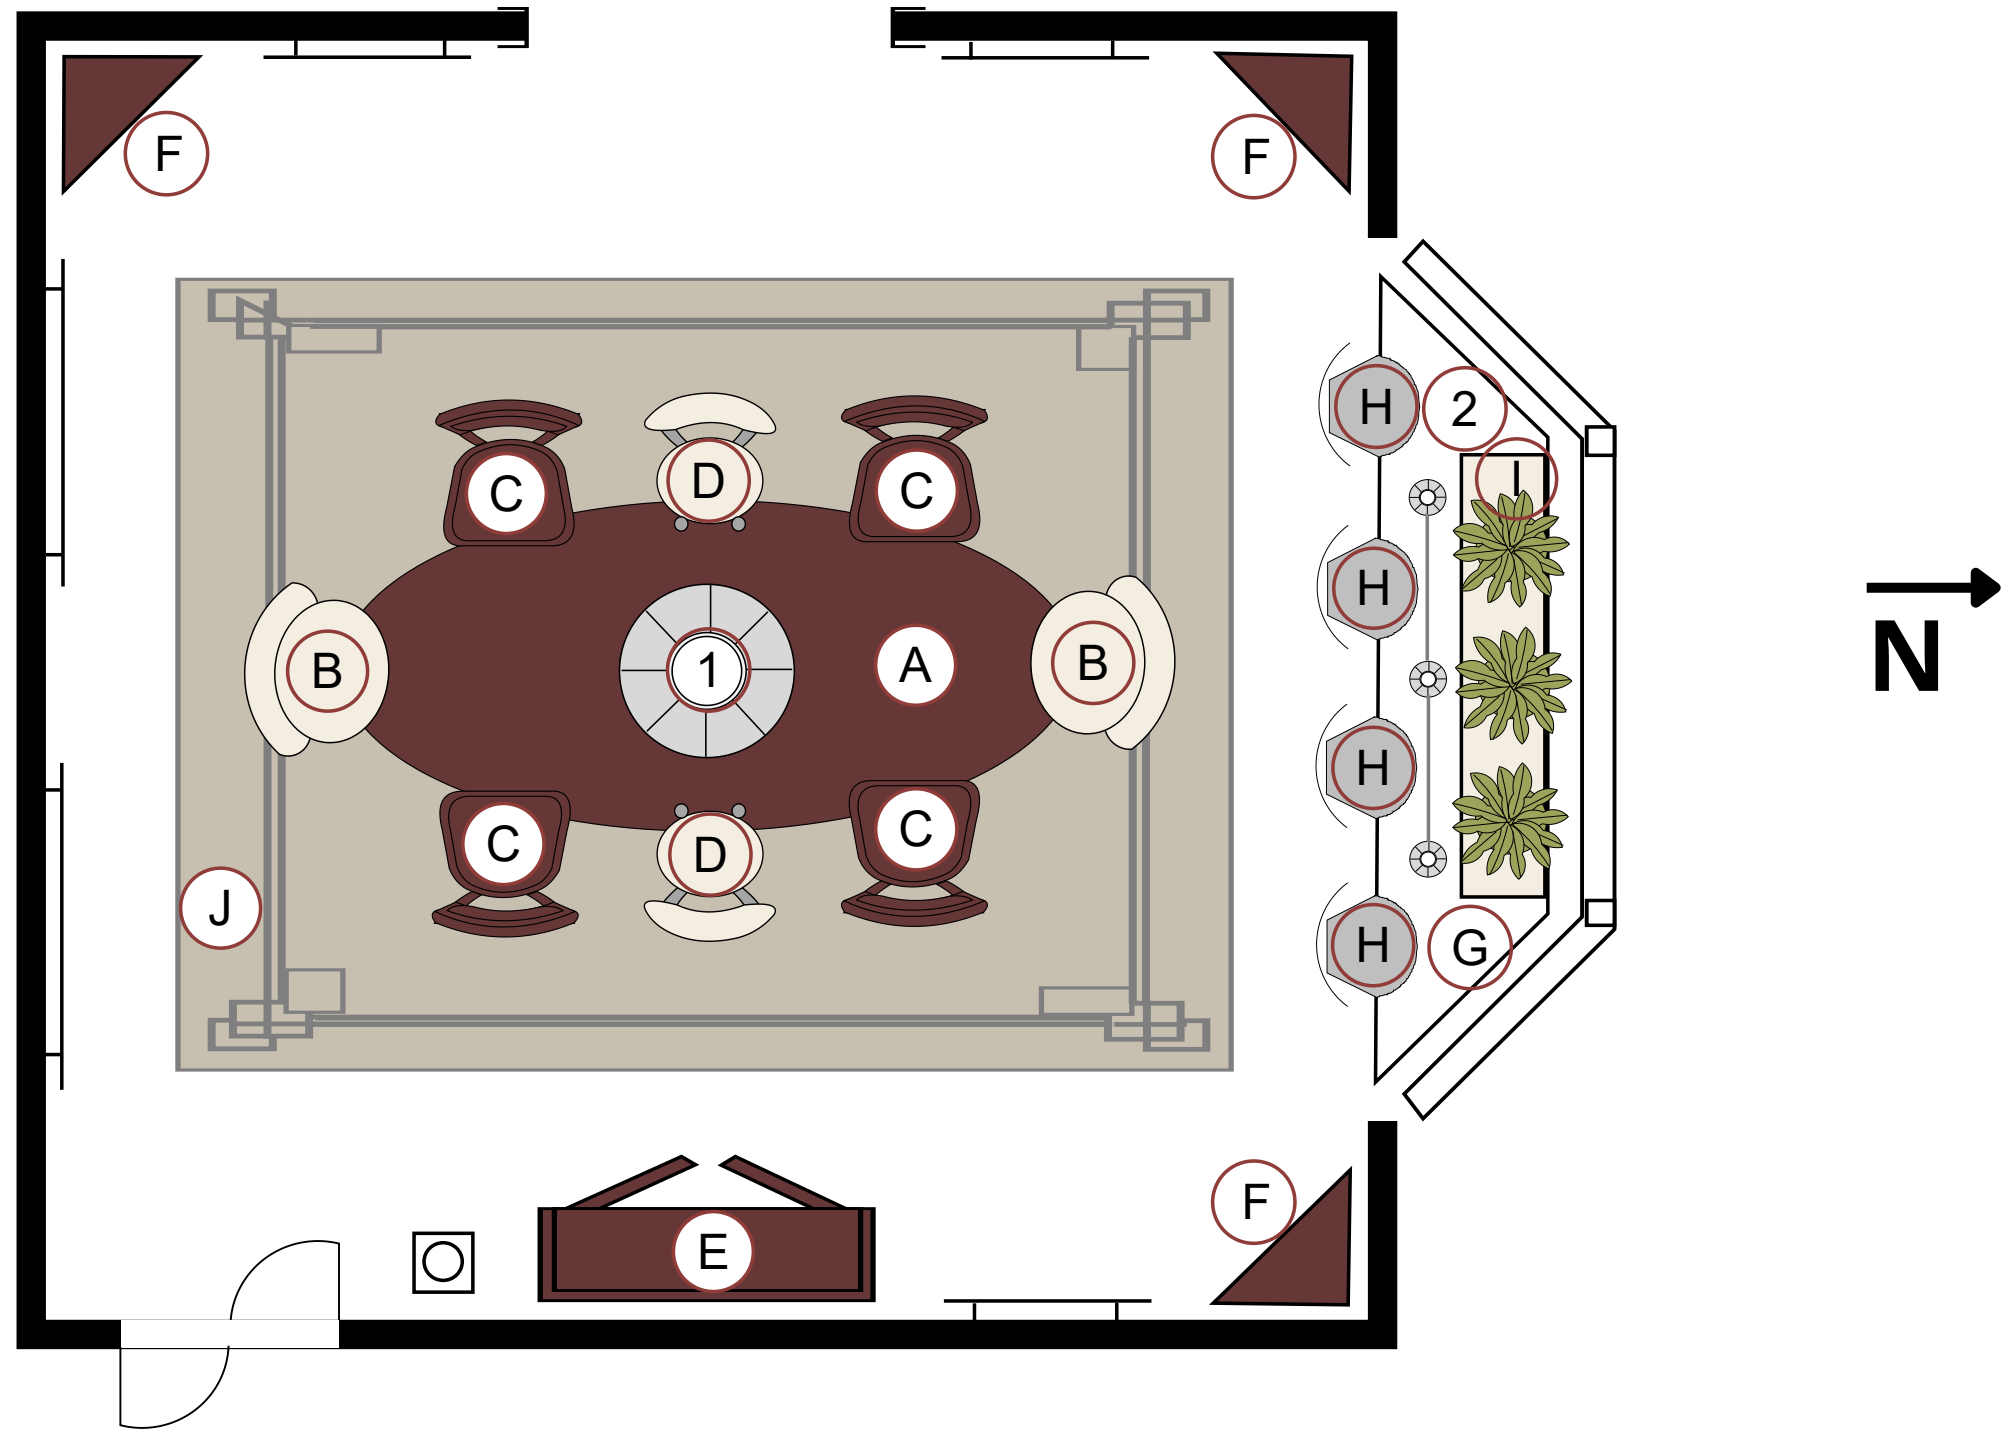

Richardson's Dining Room Floor Plan

Scale: 1/4"=1'

Design by Ioana Tzatcheva

Richardson's Dining Room Furniture

All items in colors and finishes shown

Richardson's Dining Room Color Scheme

Flooring

Ceiling paint

Rug sample

Furniture upholstery

Window trim

Wall paint

J Area rug, 9 x 12

Richardson's Dining Room Lighting & Accessories

2

1