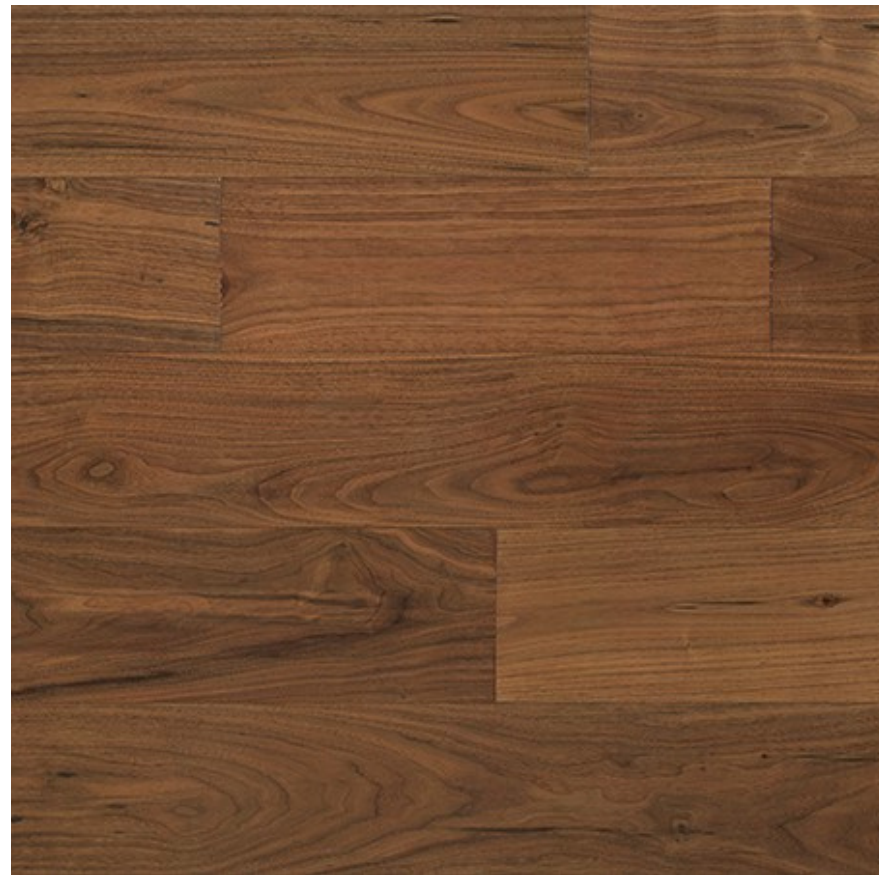

Richardson's Dining Room Floor Plan

Scale: 1/4"=1'

Design by Ioana Tzatcheva

Richardson's Dining Room Furniture

All items in colors and finishes shown

Richardson's Dining Room Color Scheme

Flooring

Ceiling paint