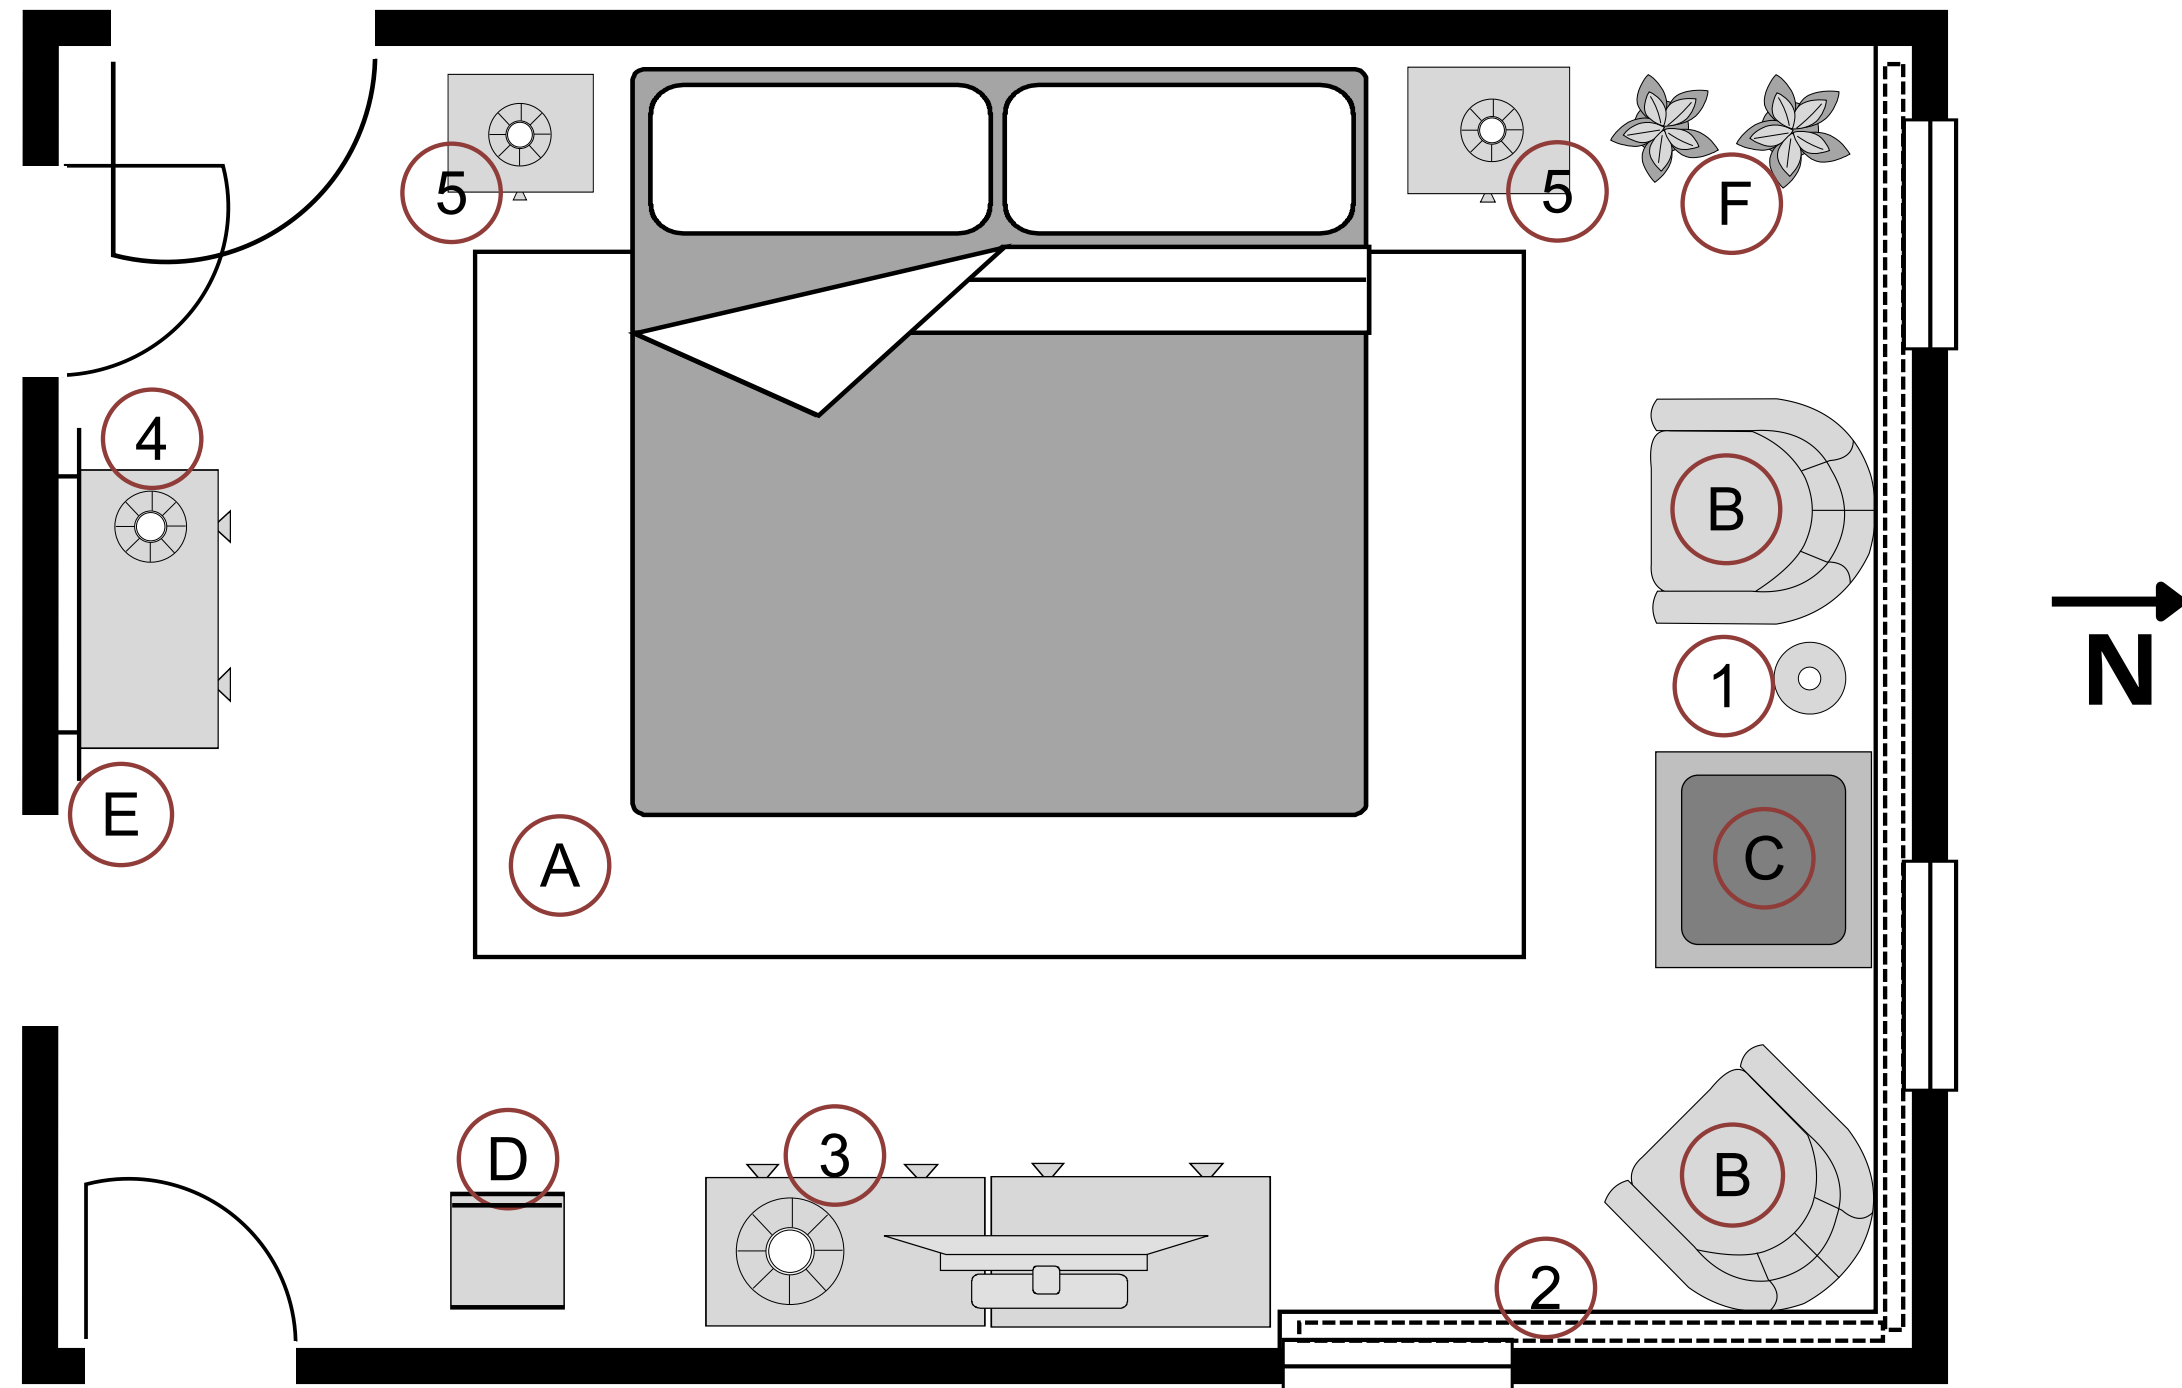

Kal's Master Bedroom Floor Plan

Scale: 1/4"=1'

Design by Ioana Tzatcheva

Kal Stanekov's Master Bedroom Furniture

All items in colors and finishes shown

Kal Stankov's Master Bedroom Color Scheme

Ceiling paint

Wall paint

Wall accent
wallpaper

Wall accent &
cornice paint

Doors &
window trim paint

A

Area rug, 9.8 x 6.6

Bed quilt & duvet

Curtains