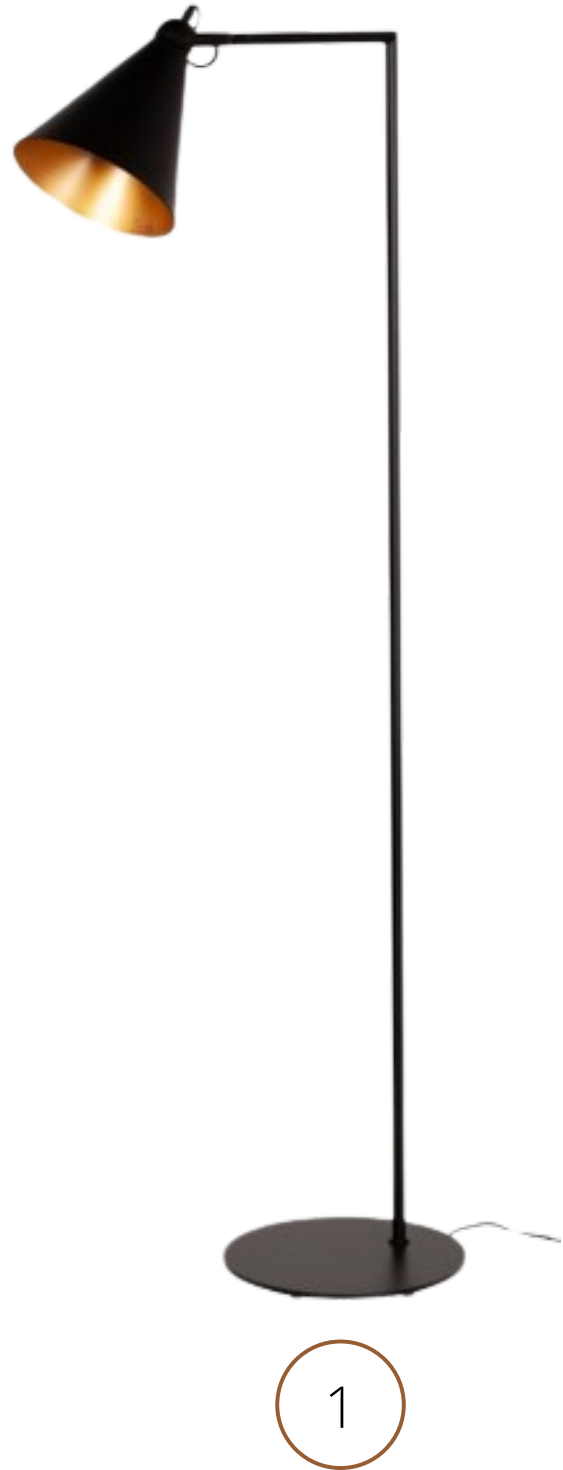

Kal's Master Bedroom Floor Plan

Scale: 1/4"=1'

Design by Ioana Tzatcheva

Kal Stanekov's Master Bedroom Furniture

All items in colors and finishes shown

Kal Stankov's Master Bedroom Color Scheme

Ceiling paint

Wall paint

Wall accent
wallpaper

Wall accent &
cornice paint

Doors &
window trim paint

A

Area rug, 9.8 x 6.6

Bed quilt & duvet

Curtains

Chair upholstery

Flooring

Kal Stankov's Master Bedroom Lighting & Accessories

All items in colors and finishes shown